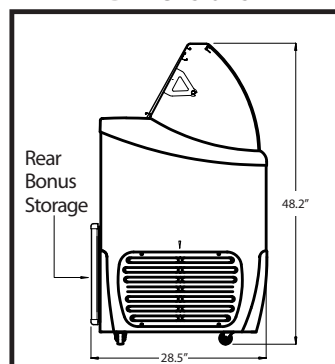

Dimensions

Seattle area phone
(206) 935-0663
Toll free
1-888-935-0663
FAX 206-935-3916

1-888-935-0663